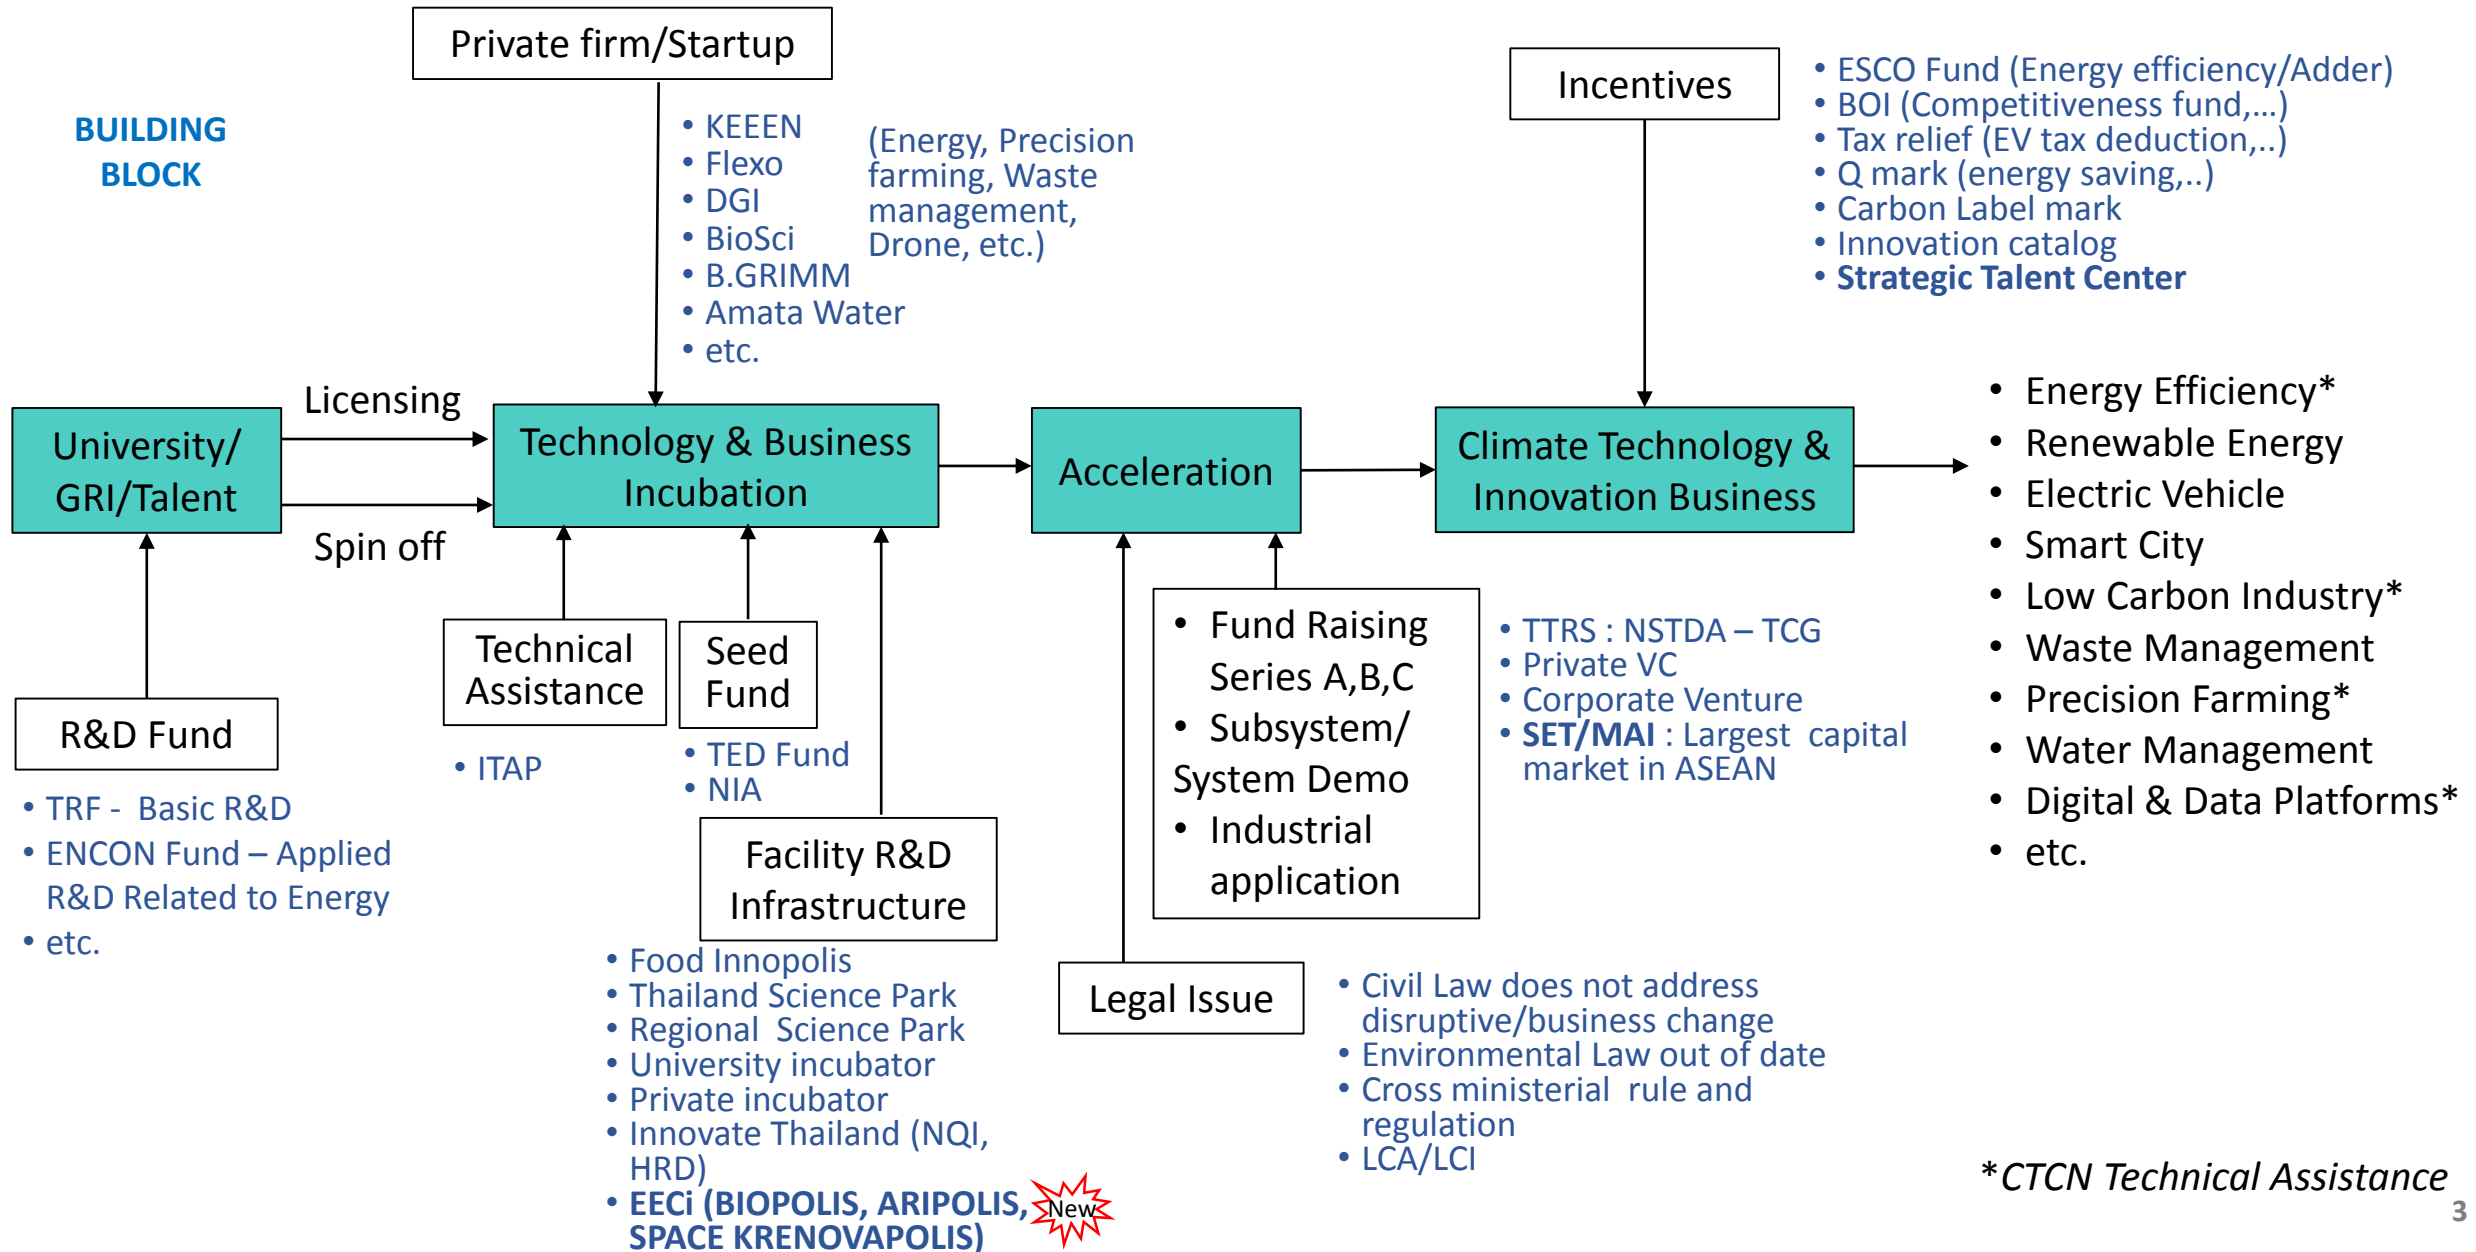

Promotion of Climate Technology and Innovation Business : Thailand (Ecosystem and Challenge)

*CTCN Technical Assistance