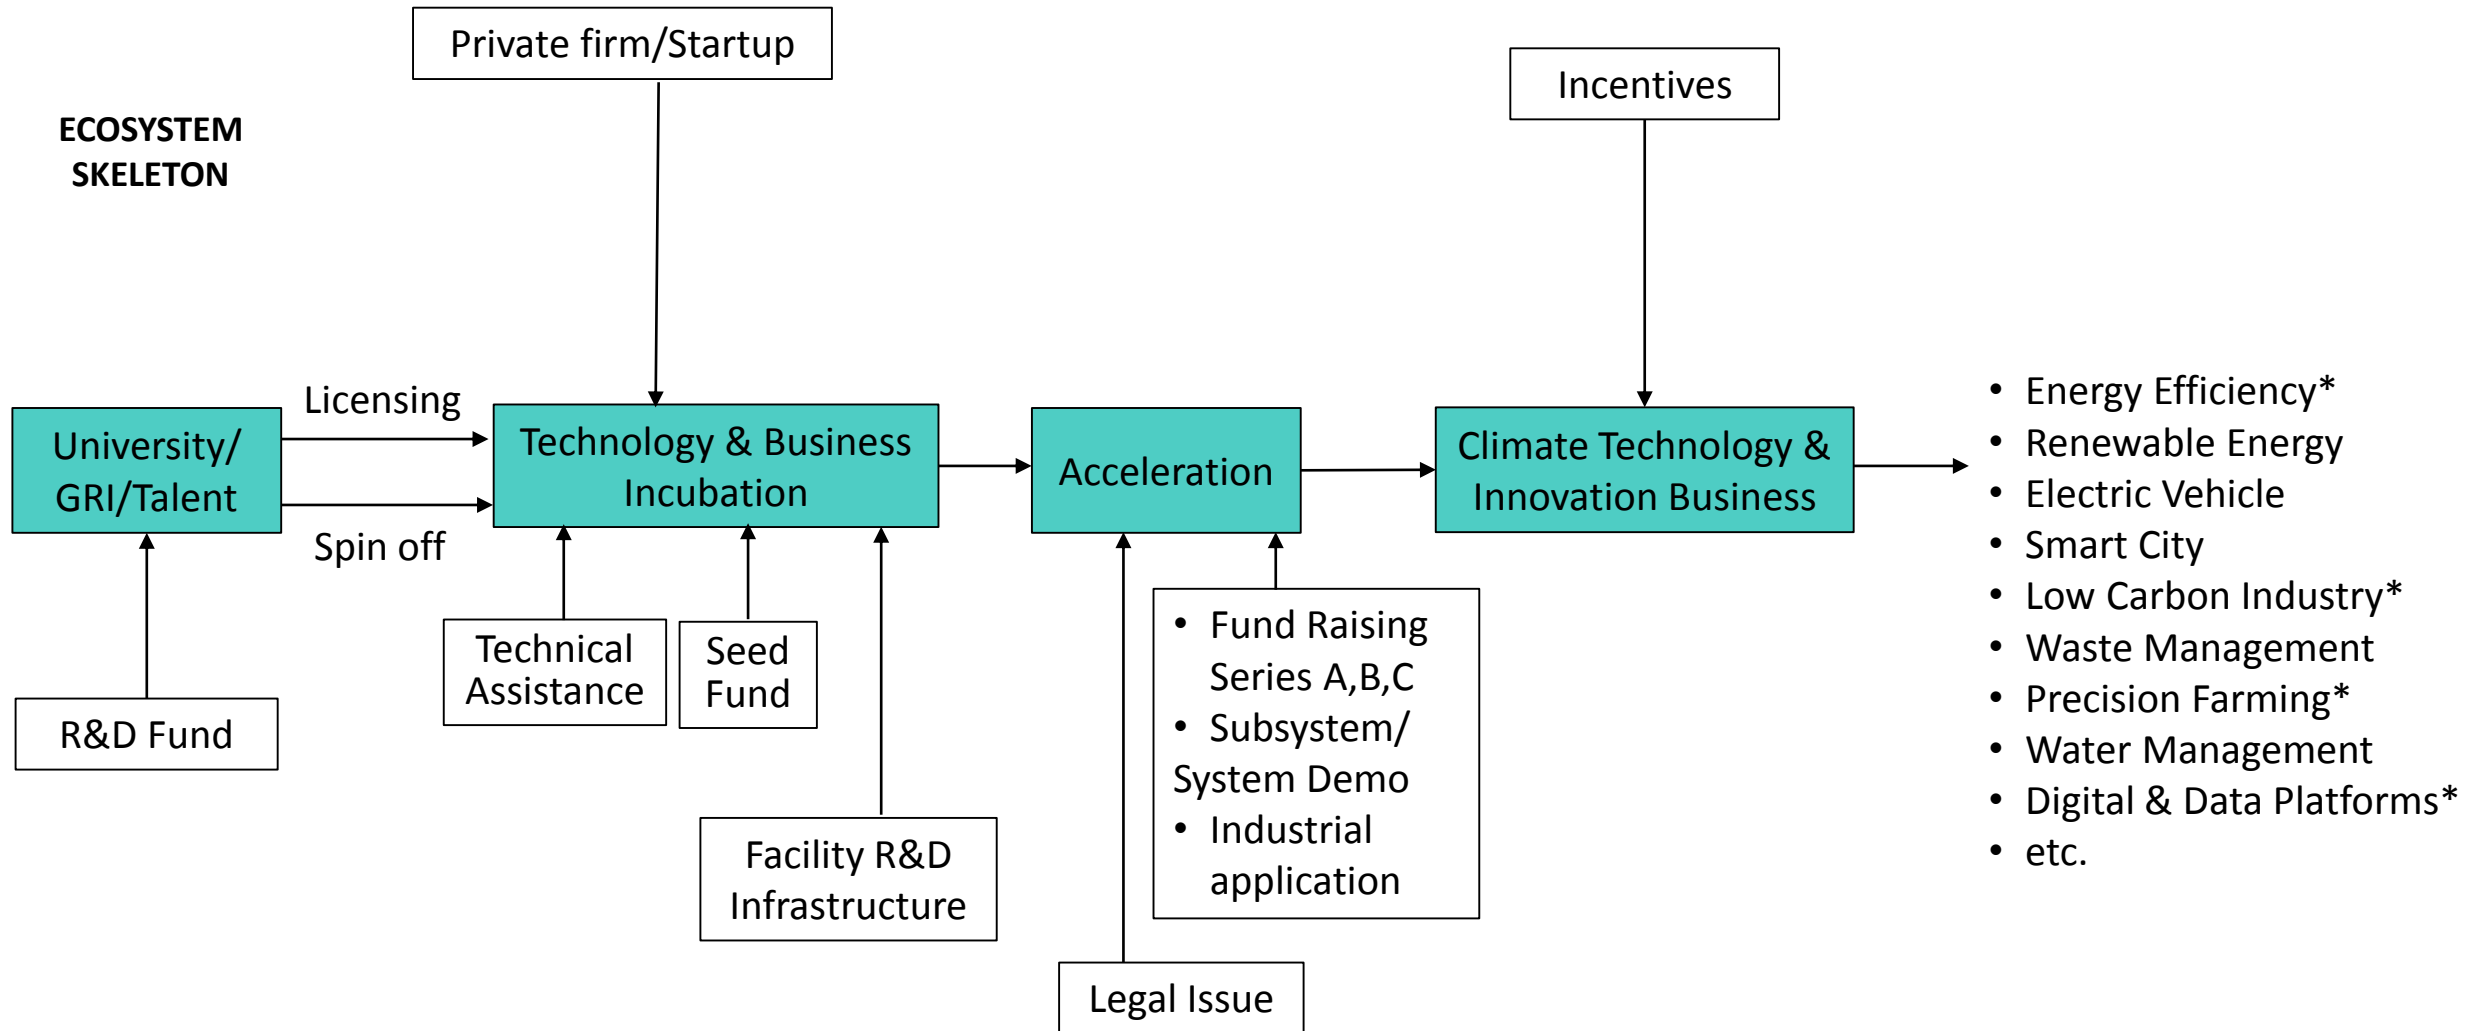

# NATIONAL POLICIES FOR STIMULATING ENTREPRENEURSHIP AND INVESTMENT IN CLIMATE TECHNOLOGY

Dr. Kitipong Promwong  
Secretary General

National Science Technology and Innovation Policy Office, Thailand

# Promotion of Climate Technology and Innovation Business : Thailand (Ecosystem and Challenge)

\*CTCN Technical Assistance

# Promotion of Climate Technology and Innovation Business : Thailand (Ecosystem and Challenge)