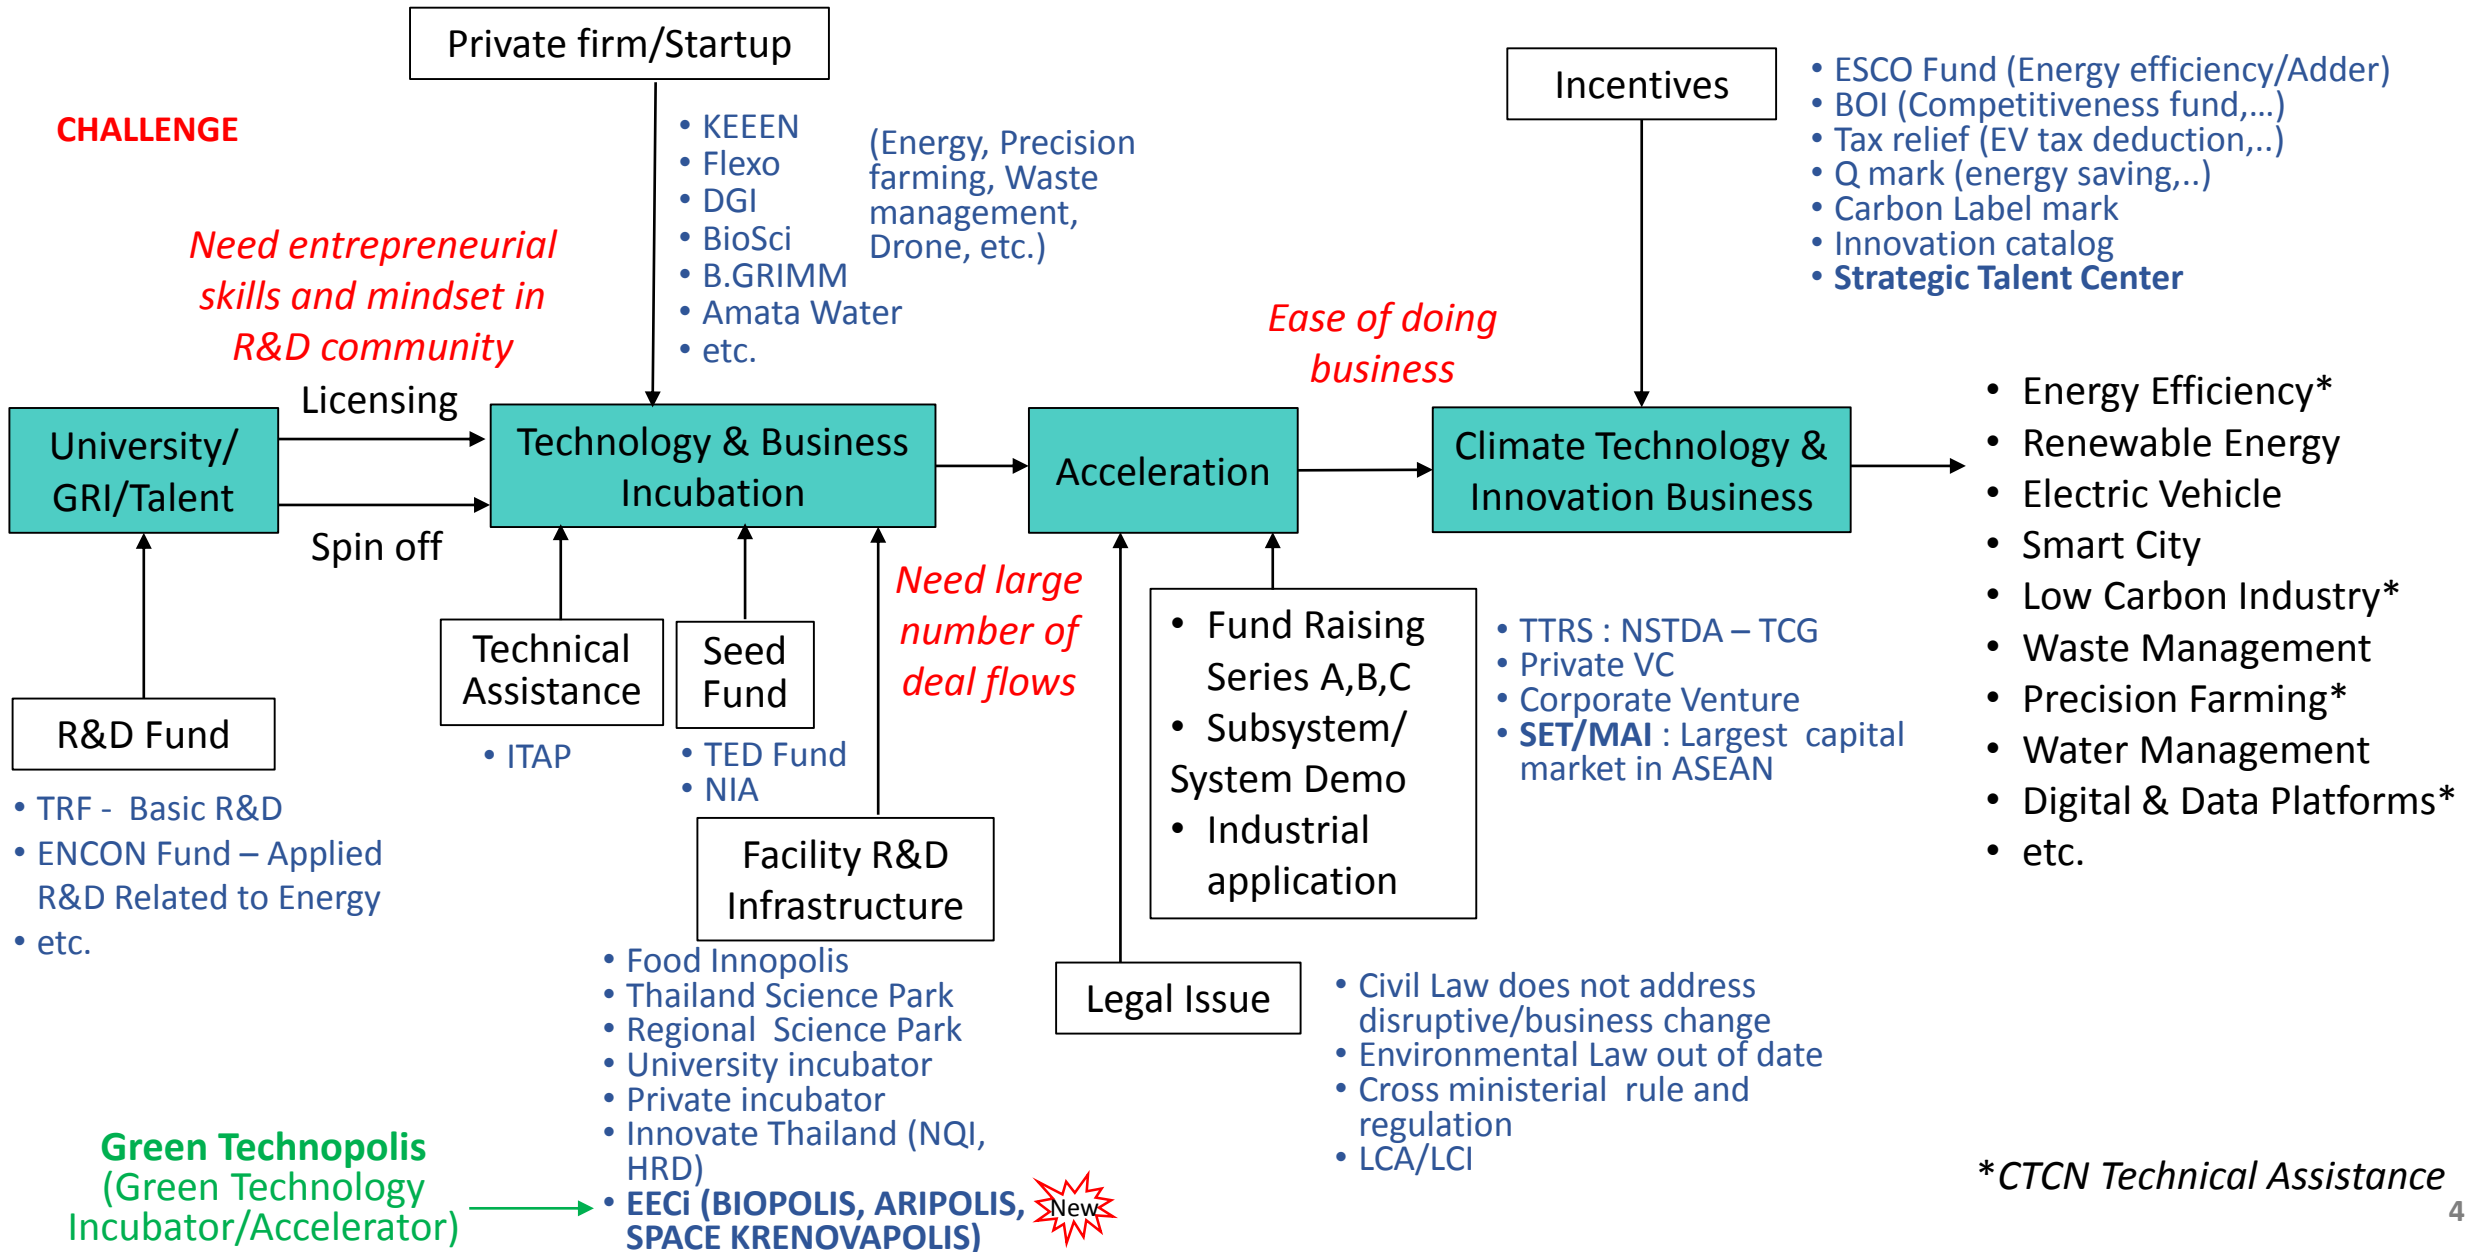

# NATIONAL POLICIES FOR STIMULATING ENTREPRENEURSHIP AND INVESTMENT IN CLIMATE TECHNOLOGY

Dr. Kitipong Promwong  
Secretary General

National Science Technology and Innovation Policy Office, Thailand

# Promotion of Climate Technology and Innovation Business : Thailand (Ecosystem and Challenge)

\*CTCN Technical Assistance

# Promotion of Climate Technology and Innovation Business : Thailand (Ecosystem and Challenge)